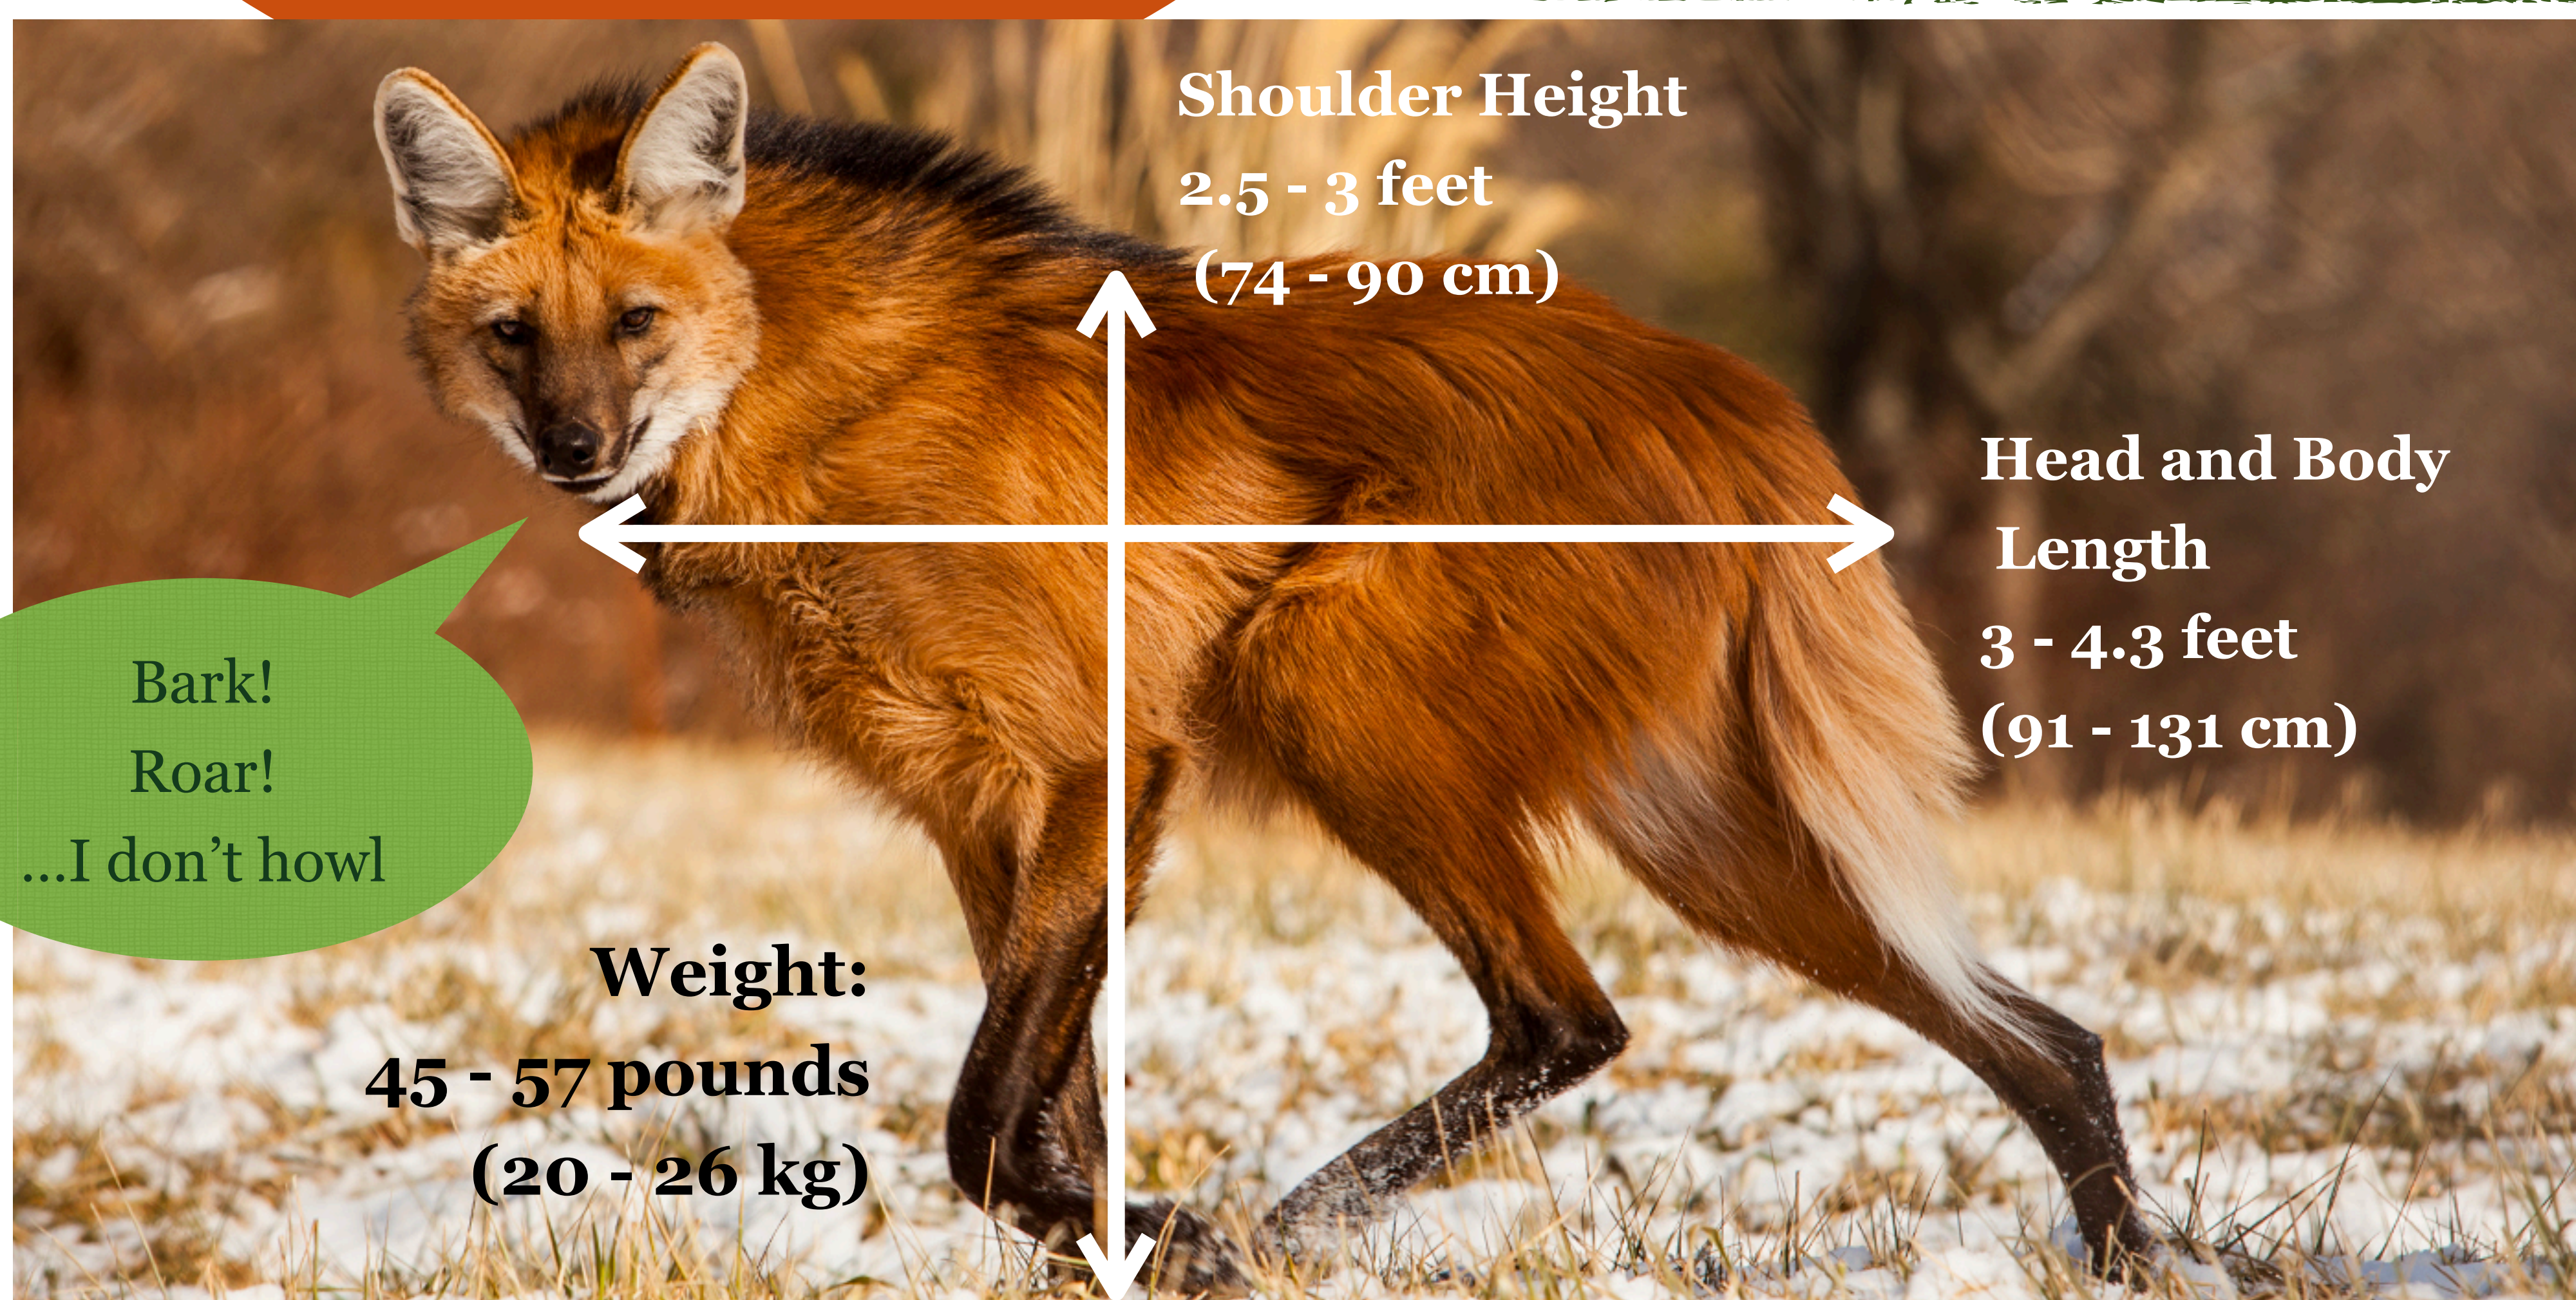

Maned Wolf

Chrysocyon brachyurus

Class: Mammalia

Order: Carnivora

Family: Canidae

Largest Canine in South America

Lobeira "Fruit of the Wolf"
My Favorite Fruit!

Omnivorous
50% Rodent, Rabbits, and Insects
50% Fruits and Vegetables

Shoulder Height
2.5 - 3 feet
(74 - 90 cm)

Head and Body Length
3 - 4.3 feet
(91 - 131 cm)

Bark!
Roar!
...I don't howl

Weight:
45 - 57 pounds
(20 - 26 kg)

Range: northern Argentina, southern and central Brazil, Paraguay, Bolivia, and southern Peru

Habitat: grassland, savanna, shrub forest, forest edge, swamp and river

Sleep habits: crepuscular to nocturnal

Lifespan: wild unknown, captivity max 12 - 15 years

Breeding Season: April to June

Gestation: 65 days

Litter: 1 - 5 pups

Social Structure: solitary

Mating System: monogamous

Adaptations:

Long legs to be able to see over tall grasses

Big ears that rotate to hear prey in the tall grasses

Fun Facts:

- Evolutionary lineage dates back 6.7 mya to a sister group to the Falklands wolf
- Walk with a pacing gait pattern; front left and hind left at same time and vice versa
- Their urine smells like a skunk